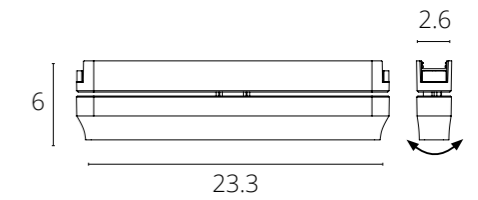

App Smart Life®

App Smart Life®

RAPID

A6160PL-1WH	Белый	LED 9W	416 Lm	4000 K
A6160PL-1BK	Черный	LED 9W	416 Lm	4000 K
A1160PL-1WH	Белый	LED 9W	416 Lm	3000 K
A1160PL-1BK	Черный	LED 9W	416 Lm	3000 K

RAPID

A6161PL-1WH	Белый	LED 12W	872 Lm	4000 K
A6161PL-1BK	Черный	LED 12W	872 Lm	4000 K
A1161PL-1WH	Белый	LED 12W	872 Lm	3000 K
A1161PL-1BK	Черный	LED 12W	872 Lm	3000 K