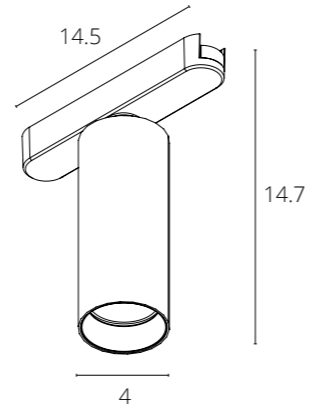

RAPID

A6156PL-1WH	Белый	LED 7W	446 Lm	4000 K
A6156PL-1BK	Черный	LED 7W	446 Lm	4000 K
A1156PL-1WH	Белый	LED 7W	446 Lm	3000 K
A1156PL-1BK	Черный	LED 7W	446 Lm	3000 K

RAPID

A6158PL-1WH	Белый	LED 12W	741 Lm	4000 K
A6158PL-1BK	Черный	LED 12W	741 Lm	4000 K
A1158PL-1WH	Белый	LED 12W	741 Lm	3000 K
A1158PL-1BK	Черный	LED 12W	741 Lm	3000 K

RAPID с управлением

A2956PL-1WH	Белый	LED 7W	446 Lm	2700-6000 K
A2956PL-1BK	Черный	LED 7W	446 Lm	2700-6000 K

RAPID с управлением

A2958PL-1WH	Белый	LED 12W	741 Lm	2700-6000 K
A2958PL-1BK	Черный	LED 12W	741 Lm	2700-6000 K

App Smart Life®

App Smart Life®