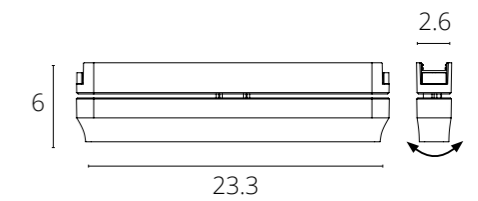

RAPID

A6160PL-1WH	Белый	LED 9W	416 Lm	4000 K
A6160PL-1BK	Черный	LED 9W	416 Lm	4000 K
A1160PL-1WH	Белый	LED 9W	416 Lm	3000 K
A1160PL-1BK	Черный	LED 9W	416 Lm	3000 K

RAPID

A6161PL-1WH	Белый	LED 12W	872 Lm	4000 K
A6161PL-1BK	Черный	LED 12W	872 Lm	4000 K
A1161PL-1WH	Белый	LED 12W	872 Lm	3000 K
A1161PL-1BK	Черный	LED 12W	872 Lm	3000 K

RAPID с управлением

A2960PL-1WH	Белый	LED 5W	227 Lm	2700-5700 K
A2960PL-1BK	Черный	LED 5W	227 Lm	2700-5700 K

RAPID с управлением

A2961PL-1WH	Белый	LED 12W	872 Lm	2700-6000 K
A2961PL-1BK	Черный	LED 12W	872 Lm	2700-6000 K

App Smart Life®

App Smart Life®