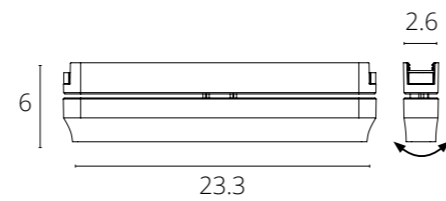

App Smart Life®

App Smart Life®

RAPID

A6160PL-1WH	Белый	LED 9W	416 Lm	4000 K
A6160PL-1BK	Черный	LED 9W	416 Lm	4000 K
A1160PL-1WH	Белый	LED 9W	416 Lm	3000 K
A1160PL-1BK	Черный	LED 9W	416 Lm	3000 K

RAPID

A6161PL-1WH	Белый	LED 12W	872 Lm	4000 K
A6161PL-1BK	Черный	LED 12W	872 Lm	4000 K
A1161PL-1WH	Белый	LED 12W	872 Lm	3000 K
A1161PL-1BK	Черный	LED 12W	872 Lm	3000 K